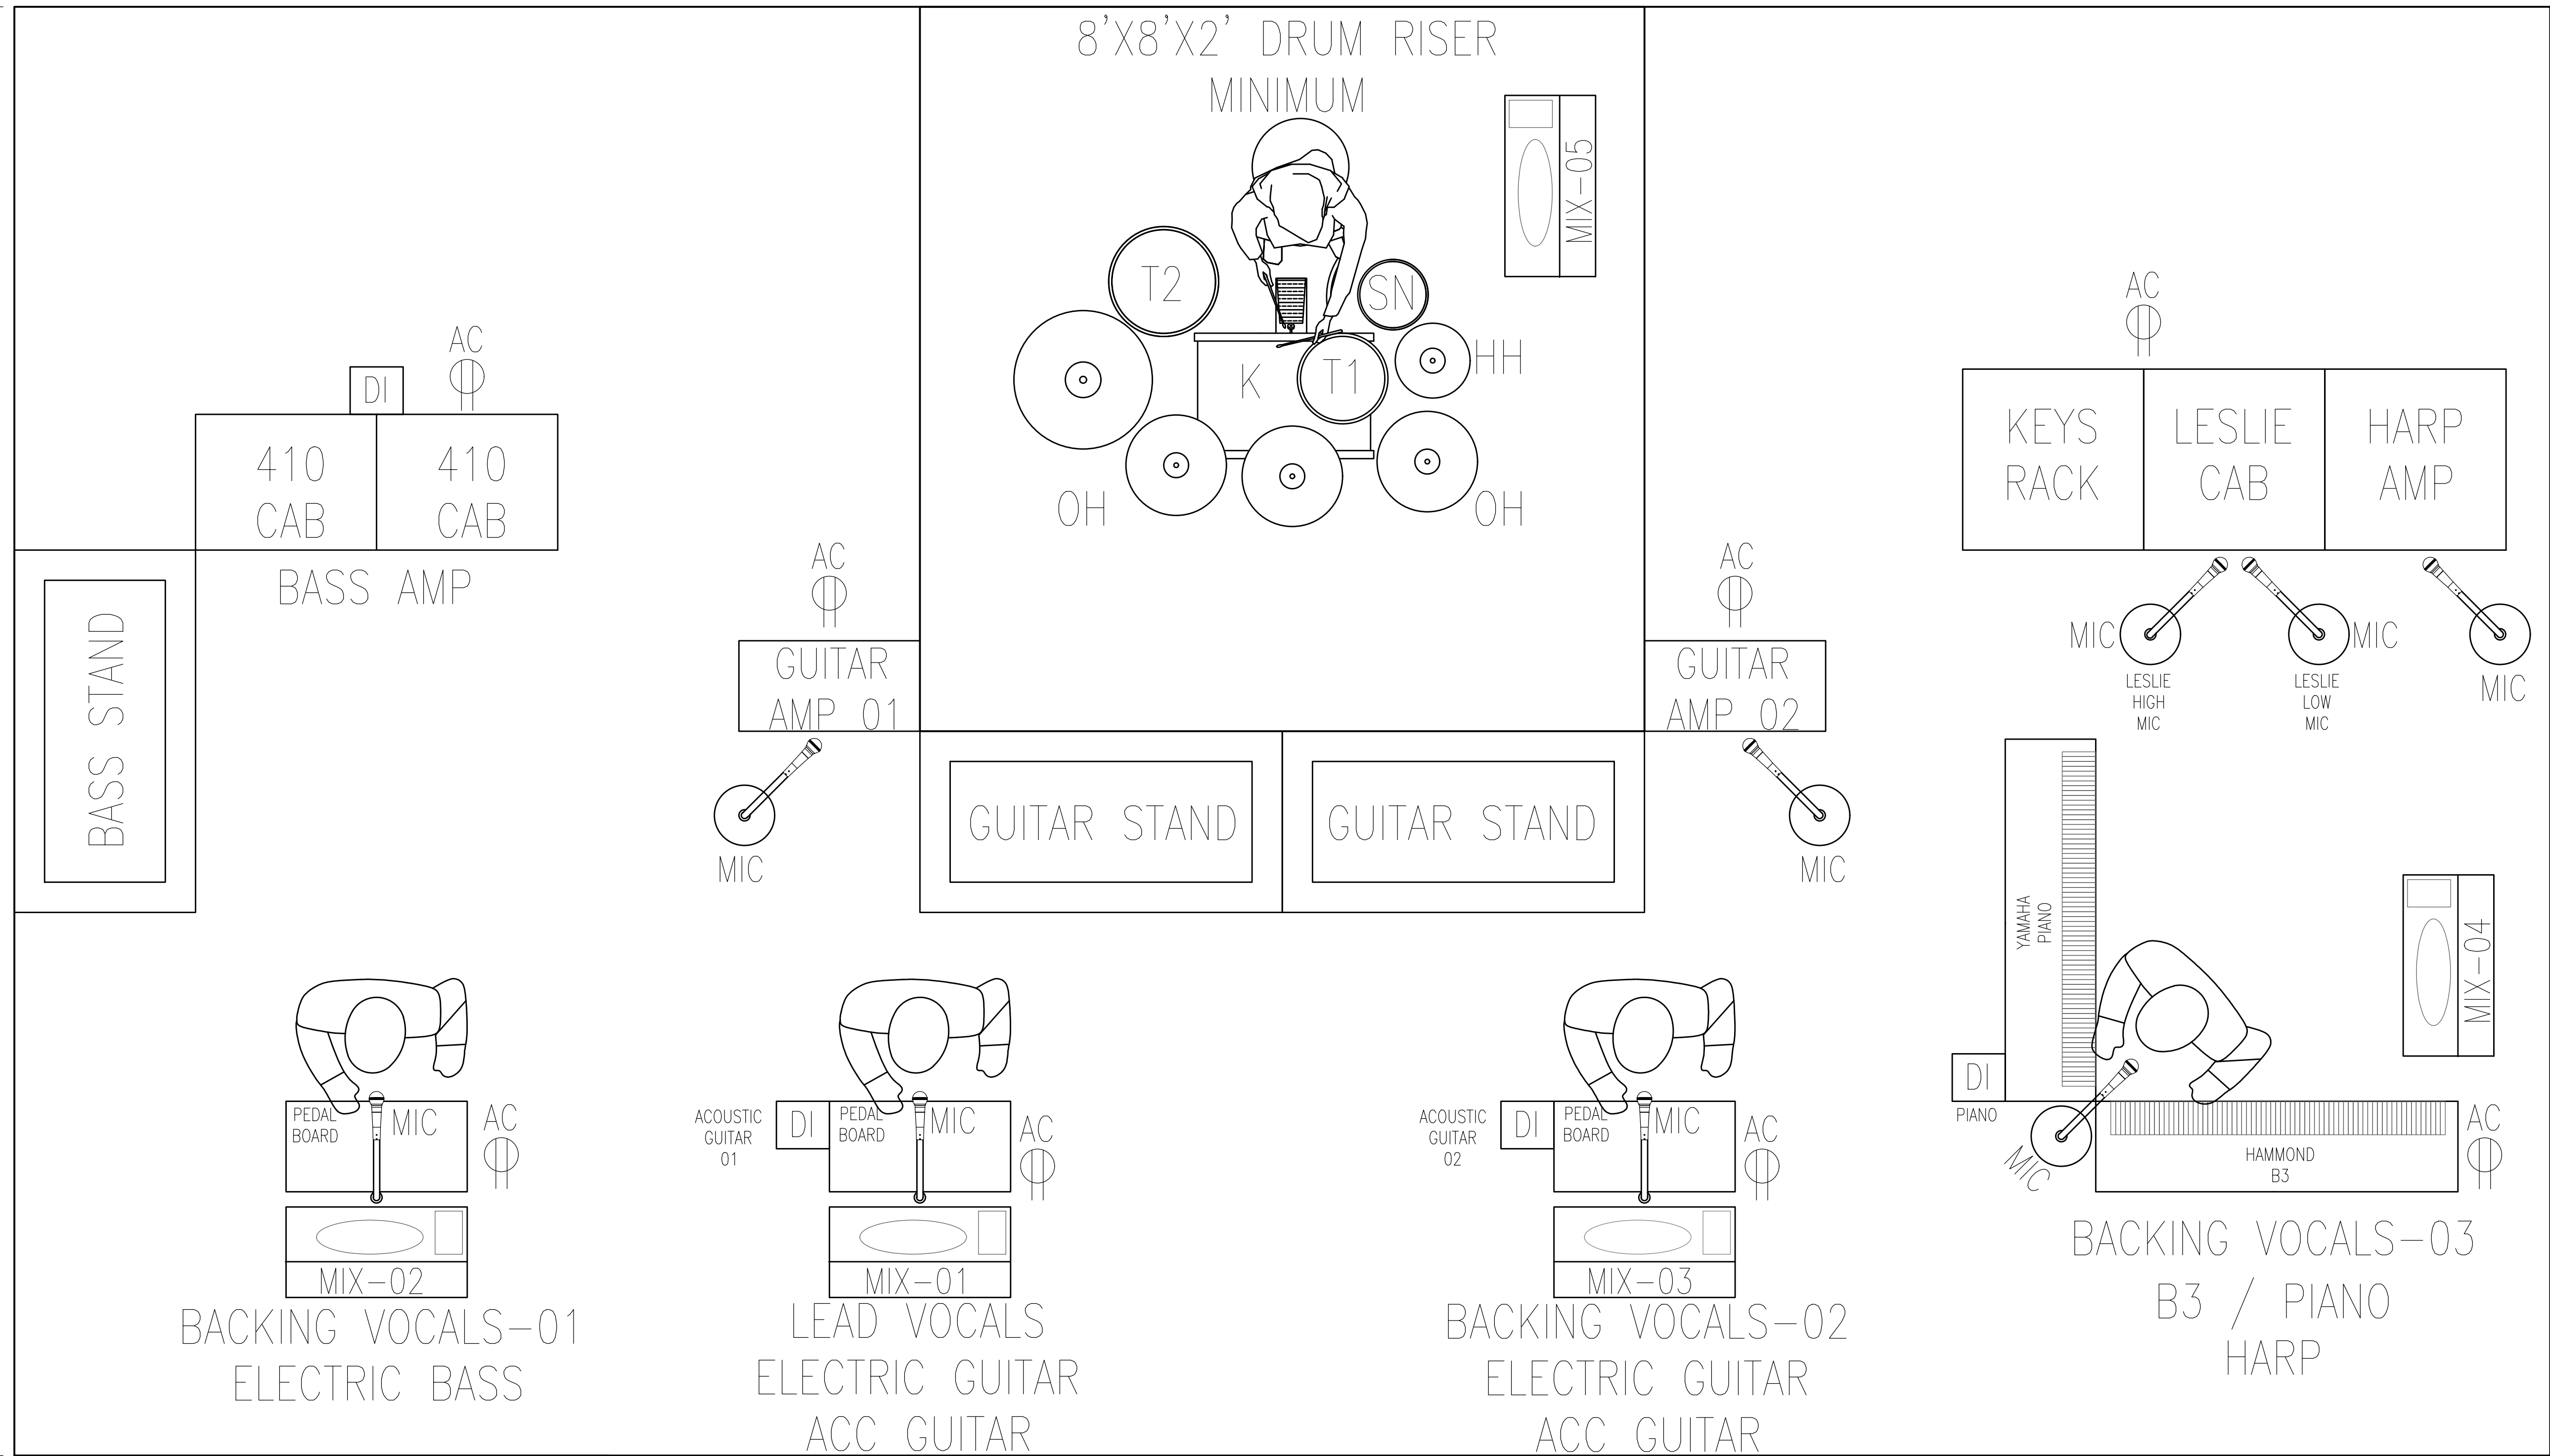

22'-0" (MINIMUM)

12'-0" (MINIMUM)

THE SHOTGUNBILLIES
 5 PIECE STAGE PLOT
 POWER - 3 X 30 AMP
 CIRCUITS REQUIRED
 QTY=8 4 BOX DROP
 OUTLETS MINIMUM

CH 01 - KICK MIC
 CH 02 - SNARE MIC
 CH 03 - H HAT MIC
 CH 04 - TOM 1 MIC
 CH 05 - TOM 2 MIC
 CH 06 - OH 1 MIC
 CH 07 - OH 2 MIC
 CH 08 - BASS DI

INPUT / MONITOR MIX LIST

MIX-01:
 01, 02, 10, 13, 14, 17, 18, 19, 20

MIX-02:
 01, 08, 10, 11, 13, 14, 16, 17, 18, 19, 20

MIX-03:
 01, 08, 12, 13, 14, 16, 17, 18, 19, 20

MIX-04:
 01, 02, 08, 10, 12, 13, 17, 18, 19, 20

MIX-05:
 01, 02, 03, 04, 05, 08, 09, 10, 11, 12,
 13, 14, 16, 17, 18, 19, 20